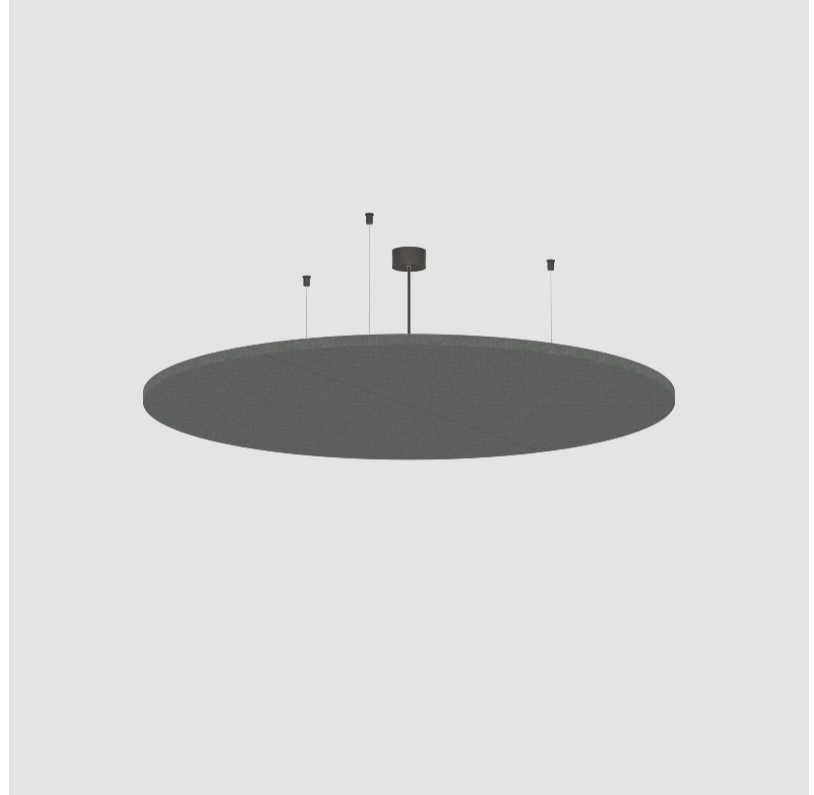

GENERAL

Series: Glorious Acoustic Light Panel
Brand: Prolicht
Division: Architectural
Mounting Type: Suspension
Mounting Location: Ceiling
Subcategory: Acoustic

PHYSICAL

Shape: Round
Diameter (mm): 1246
Diameter (in): 49 1/16
Height (mm): 54
Height (in): 2 1/8
Light Distribution: Indirect
Fixture Finish: SSR / BKV / CWI / CRY / HAB / UFT / ITA / RUA / FTG / MYG / LOD / PUS / FRO / FUP / KIA / POP / BLS / SPG / MEY / GOH / GUM / CHC / COM / ABZ / JAG / OBR / MOS / ROR

Accent Finish: ANC / ASH / BNA / BTC / BZE / CEL / EGG / EVG / FOG / FOS / FST / FUA / IRI / IRO / KHA / LIC / LIM / MER / MSN / MUS / ONX / PEA / PLU / POL / PPY / RAY / ROY / RST / STE / SWD / TAN / TAU

Fixture Material: Aluminum
Cable Details: 2 000mm / 78 3/4" or 6 000mm / 236 1/4" Transparent Cable

ELECTRICAL

Lamp Type: LED (Zhaga Standard)
Input Wattage (W): 23.8
Total Output Wattage (W): 21.8
Dimming: Non-Dimmable
Driver Included: Yes
Driver Location: Integrated
Driver Type: Constant Current - Universal
Driver Class: Class 2
Input Voltage (V): 120 - 277

LED

Max. Delivered Lumen (lm): 1753 / 1771 / 1824 / 1877
Nominal Lumen (lm): 2138 / 2160 / 2225 / 2290
CRI: >90 CRI
Lamp Life (hrs): 50000

OPTICAL

RATINGS AND CERTIFICATIONS

Certified By: CSA Certified to UL and CSA Standards
IP rating: IP20

Ø1246mm 49 1/16"