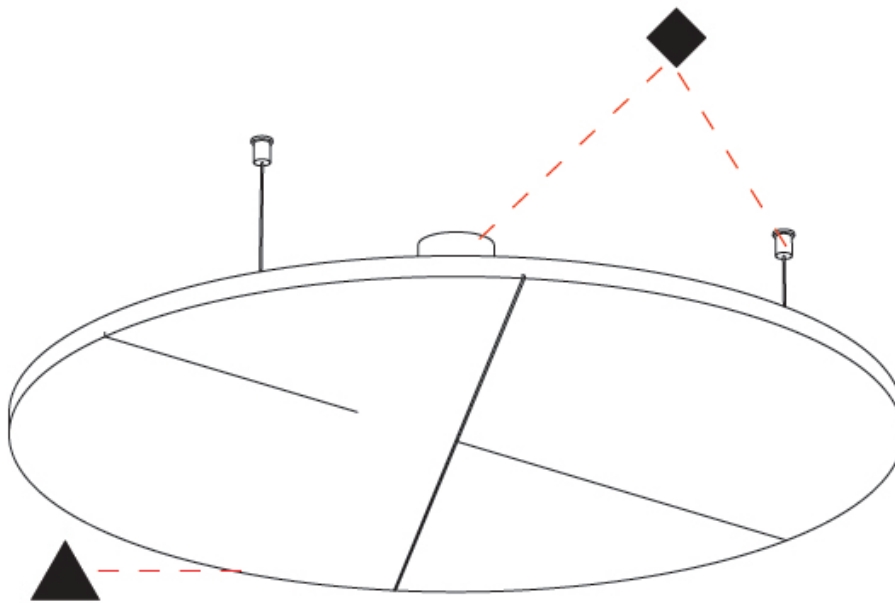

GLORIOUS ACOUSTIC LIGHT PANEL SUSPENSION

A300714-

PROJECT	_____
TYPE	_____
SPECIFIER	_____
QUANTITY	_____
DATE	_____

A