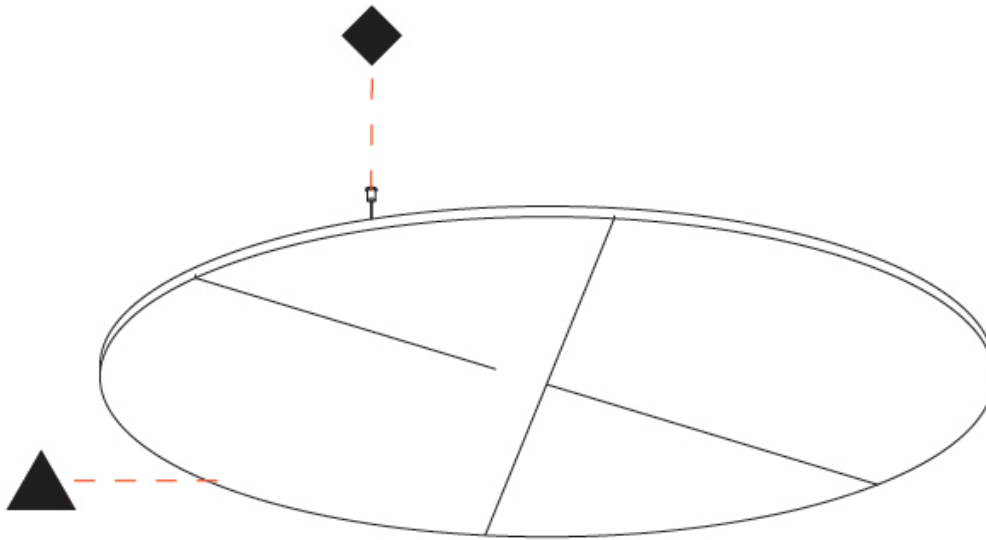

GLORIOUS ACOUSTIC LIGHT PANEL SUSPENSION

A300717-

PROJECT

TYPE

SPECIFIER

QUANTITY

DATE